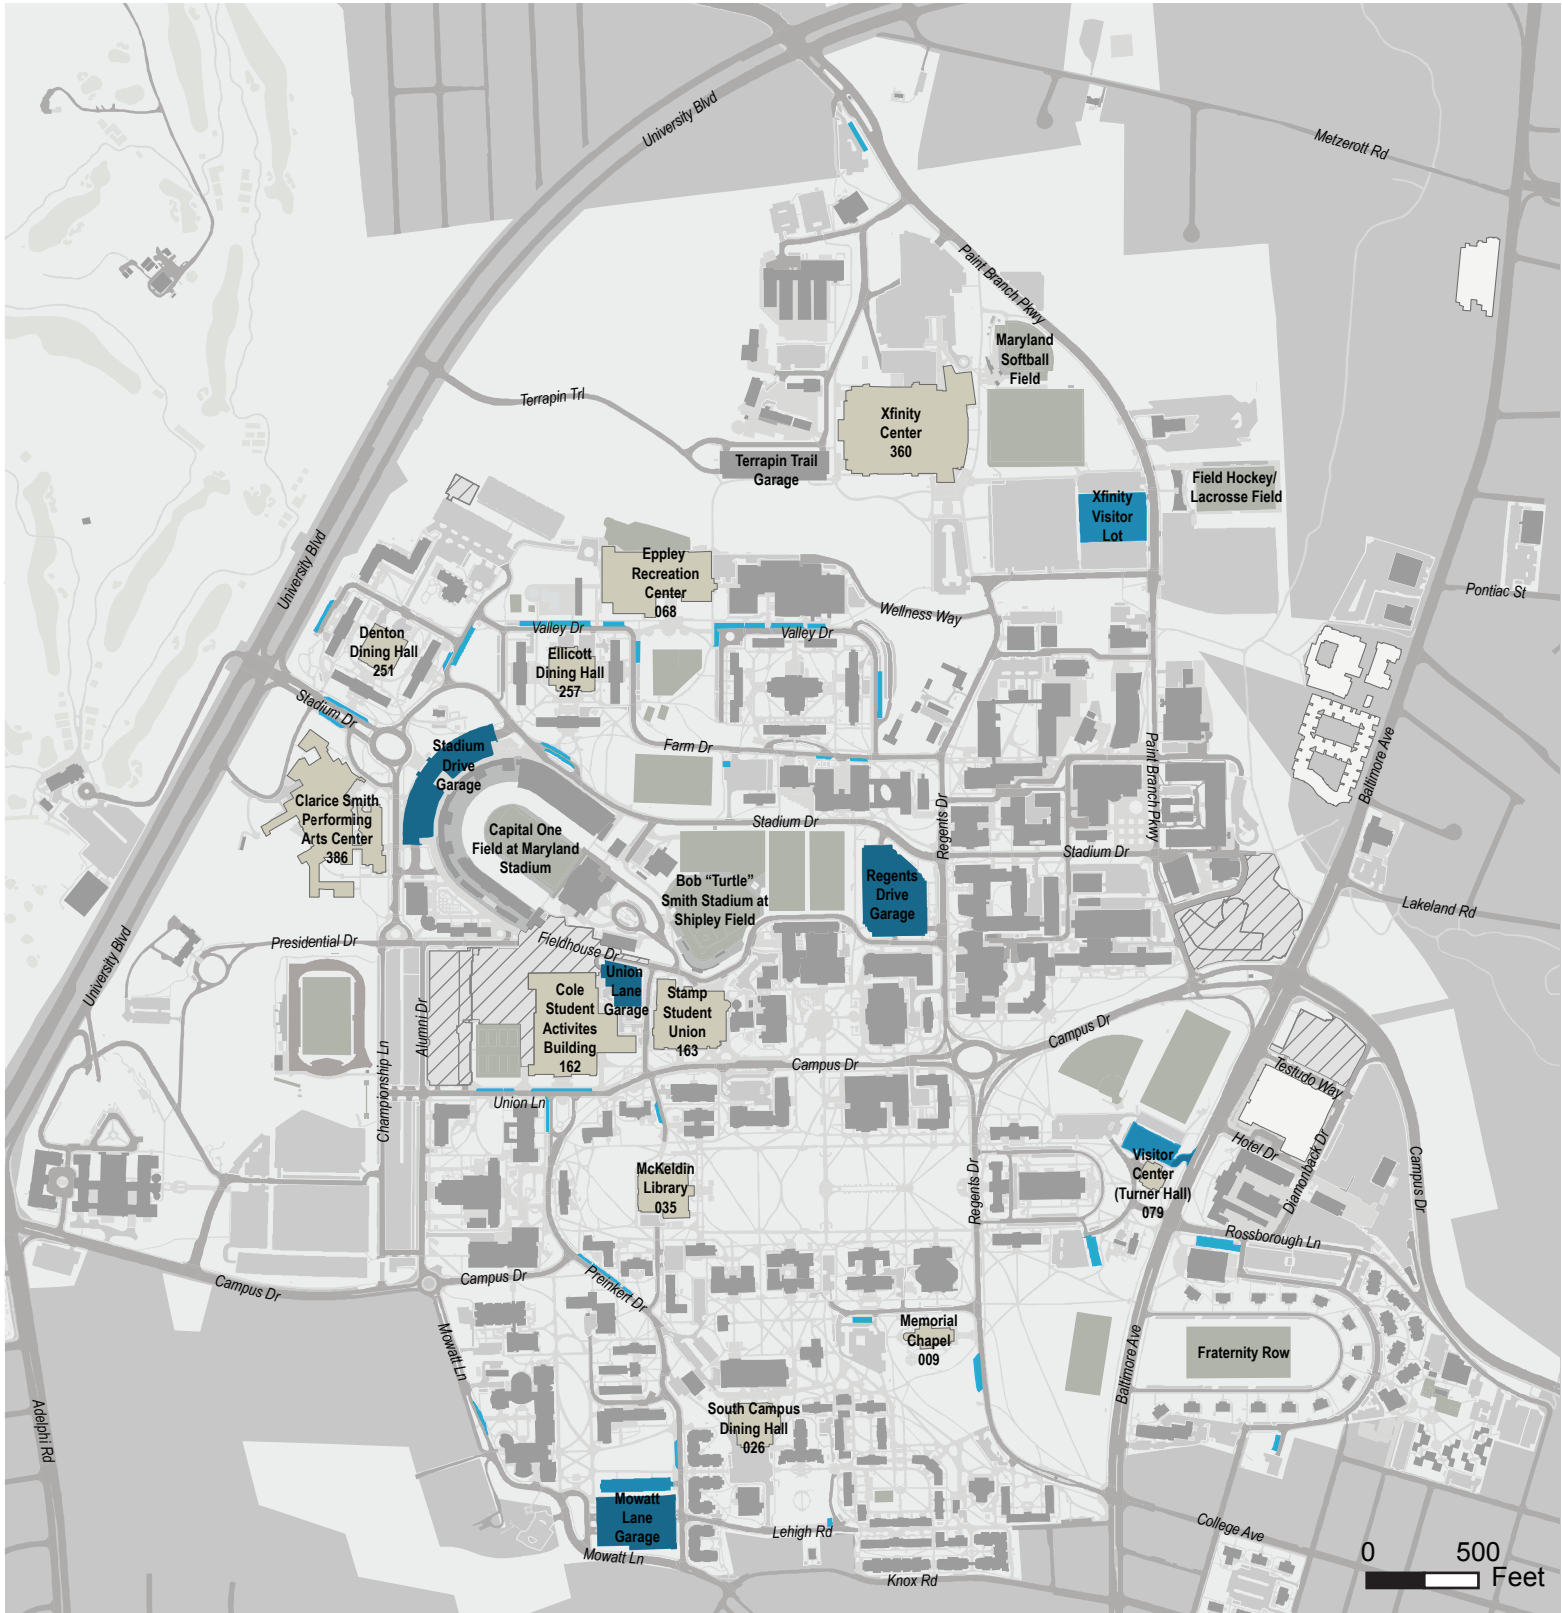

# Visitor Parking

## CAMPUS MAP

(updated: 7/18)

**Hours of Operation**  
7am to Midnight daily

**Parking Rates**  
\$3/hour (No Daily Rate)

NOTE: During the hours of 7 AM through midnight, visitors must either pay a single head parking meter or a parking pay station. When parking in pay station locations visitors may start/add parking time through the Parkmobile app.

Accessibility Parking is available throughout campus. All visitors must pay to park on campus.